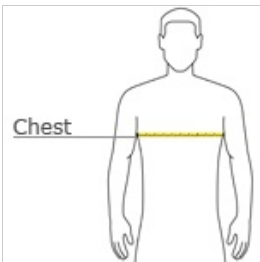

With a traditional full cut, our reversible scrub top keeps you professional looking.

- 65/35 poly/cotton
- Chest pocket on both sides
- Set-in sleeves

**CARE INSTRUCTIONS**

Machine wash, tumble dry. \* Meets IL50 specifications

front

back

**HOW TO MEASURE**

**CHEST**

With arms down at sides, measure around the upper body, under arms and over the fullest part of the chest.

**SIZE CHART**

	S	M	L	XL	2XL	3XL	4XL
Chest	35-37	38-40	41-43	44-46	47-49	50-53	55-57