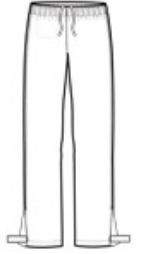

Port Authority® Ladies Torrent Waterproof Pant. LPT333

Our fully seam-sealed, waterproof pant coordinates with the Torrent Waterproof Jacket for head-to-toe weather protection. Folds into a convenient carry pouch for easy, compact storage.

- 100% polyester
- 100% polyester mesh to the knee
- 5000MM fabric waterproof rating
- 1000G/M2 fabric breathability rating
- Elastic waistband with drawcord
- Hook and loop gussets at lower legs for easy on/off
- Drawstring carry pouch included