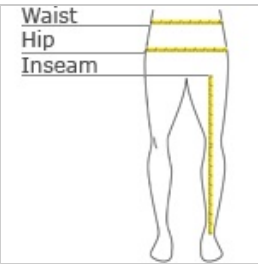

- 100% polyester
- 100% polyester mesh to the knee
- 5000MM fabric waterproof rating
- 1000G/M2 fabric breathability rating
- Elastic waistband with drawcord
- Hook and loop gussets at lower legs for easy on/off
- Drawstring carry pouch included

front

back

HOW TO MEASURE

WAIST

Measure at the natural waist, and keep tape comfortably loose.

HIPS

Stand with heels together, and measure around the fullest part of the hips.

INSEAM

Measure a similar style pant that fits well and is the desired length. Measure from the crotch seam to the hem.

SIZE CHART

	XS	S	M	L	XL	XXL	3XL	4XL
Size	2	4/6	8/10	12/14	16/18	20/22	24/26	28/30
Waist	24-26	27-28	29-30	31-33	34-36	37-39	40-43	44-47
Hip	34-36	37-38	39-40	41-43	44-46	47-49	50-53	54-57
Inseam	30 1/2	31	31 1/2	32	32 1/2	33	33	33