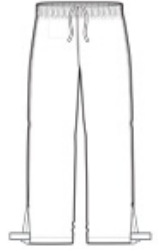

Our fully seam-sealed, waterproof pant coordinates with the Torrent Waterproof Jacket for head-to-toe weather protection. Folds into a convenient carry pouch for easy, compact storage.

- 100% polyester
- 100% polyester mesh to the knee
- 5000MM fabric waterproof rating
- 1000G/M2 fabric breathability rating
- Elastic waistband with drawcord
- Hook and loop gussets at lower legs for easy on/off
- Drawstring carry pouch included