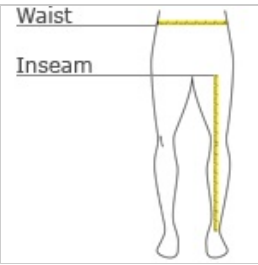

Our fully seam-sealed, waterproof pant coordinates with the Torrent Waterproof Jacket for head-to-toe weather protection. Folds into a convenient carry pouch for easy, compact storage.

- 100% polyester
- 100% polyester mesh to the knee
- 5000MM fabric waterproof rating
- 1000G/M2 fabric breathability rating
- Elastic waistband with drawcord
- Hook and loop gussets at lower legs for easy on/off
- Drawstring carry pouch included

front

back

HOW TO MEASURE

WAIST

Measure waist at the height pants are normally worn, and keep tape comfortably loose.

INSEAM

Measure a similar style pant that fits well and is the desired length. Measure from the crotch seam to the hem.

SIZE CHART

	XS	S	M	L	XL	2XL	3XL	4XL
Waist	26-28	29-31	32-34	35-37	38-40	41-43	44-47	48-51
Inseam	30	31	32	32	33	33 1/2	34	34 1/2

COLOR INFORMATION

Black
PMS NTR BLACK
C